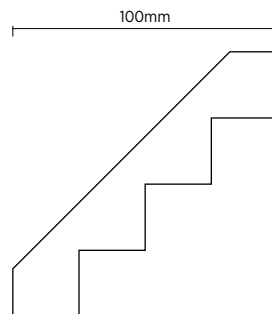

Cairo 4 Step – 100mm Profile

1800 003 377

usgboral.com/cornice

© 2015 USG BORAL. All rights reserved. The trademarks USG BORAL, INNOVATION INSPIRED BY YOU are trademarks of USG Boral Building Products or one or more of its affiliates.

This technical information is intended to provide general information on plasterboard products and should not be a substitute for professional building advice. We recommend you use a qualified person to install USG Boral plasterboard. Illustrations in this guide are only representative of USG Boral plasterboard products and the appearance and effects that may be achieved by their use. To ensure the information you are using is current, USG Boral recommends you review the latest building information available on the USG Boral website usgboral.com Product availability should be checked with your local USG Boral Sales Office, as availability may vary.

USG Boral Building Products Pty Limited – ABN 84 004 231 976 251 Salmon Street, Port Melbourne, VIC. 3207 BCC 13562

USG BORAL
INNOVATION INSPIRED BY YOU.™