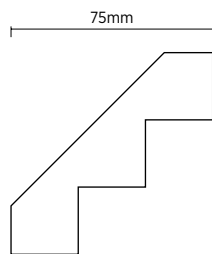

CAIRO

DECORATIVE CORNICE

Courtesy of Simonds Homes

CAIRO

The Cairo is stepped and sharply defined with clean crisp angles. This distinctive angular cornice is available in 2 step as well as 3 and 4 step profiles, making it easy to create a sensation of height and space in any room.

Cairo's aesthetically striking profile can be used across a diverse range of decors, especially lending itself toward modern interiors.

Courtesy of Metricon

FEATURES & BENEFITS

- Sharp distinct lines
- Variety of sizes:
 - 2 Step – 50mm profile
 - 3 Step – 75mm profile
 - 4 Step – 100mm profile
- 4.2m lengths

PROFILES

Cairo 2 Step – 50mm Profile

Cairo 3 Step – 75mm Profile

Cairo 4 Step – 100mm Profile

1800 003 377

usgboral.com/cornice

© 2015 USG BORAL. All rights reserved. The trademarks USG BORAL, INNOVATION INSPIRED BY YOU are trademarks of USG Boral Building Products or one or more of its affiliates.